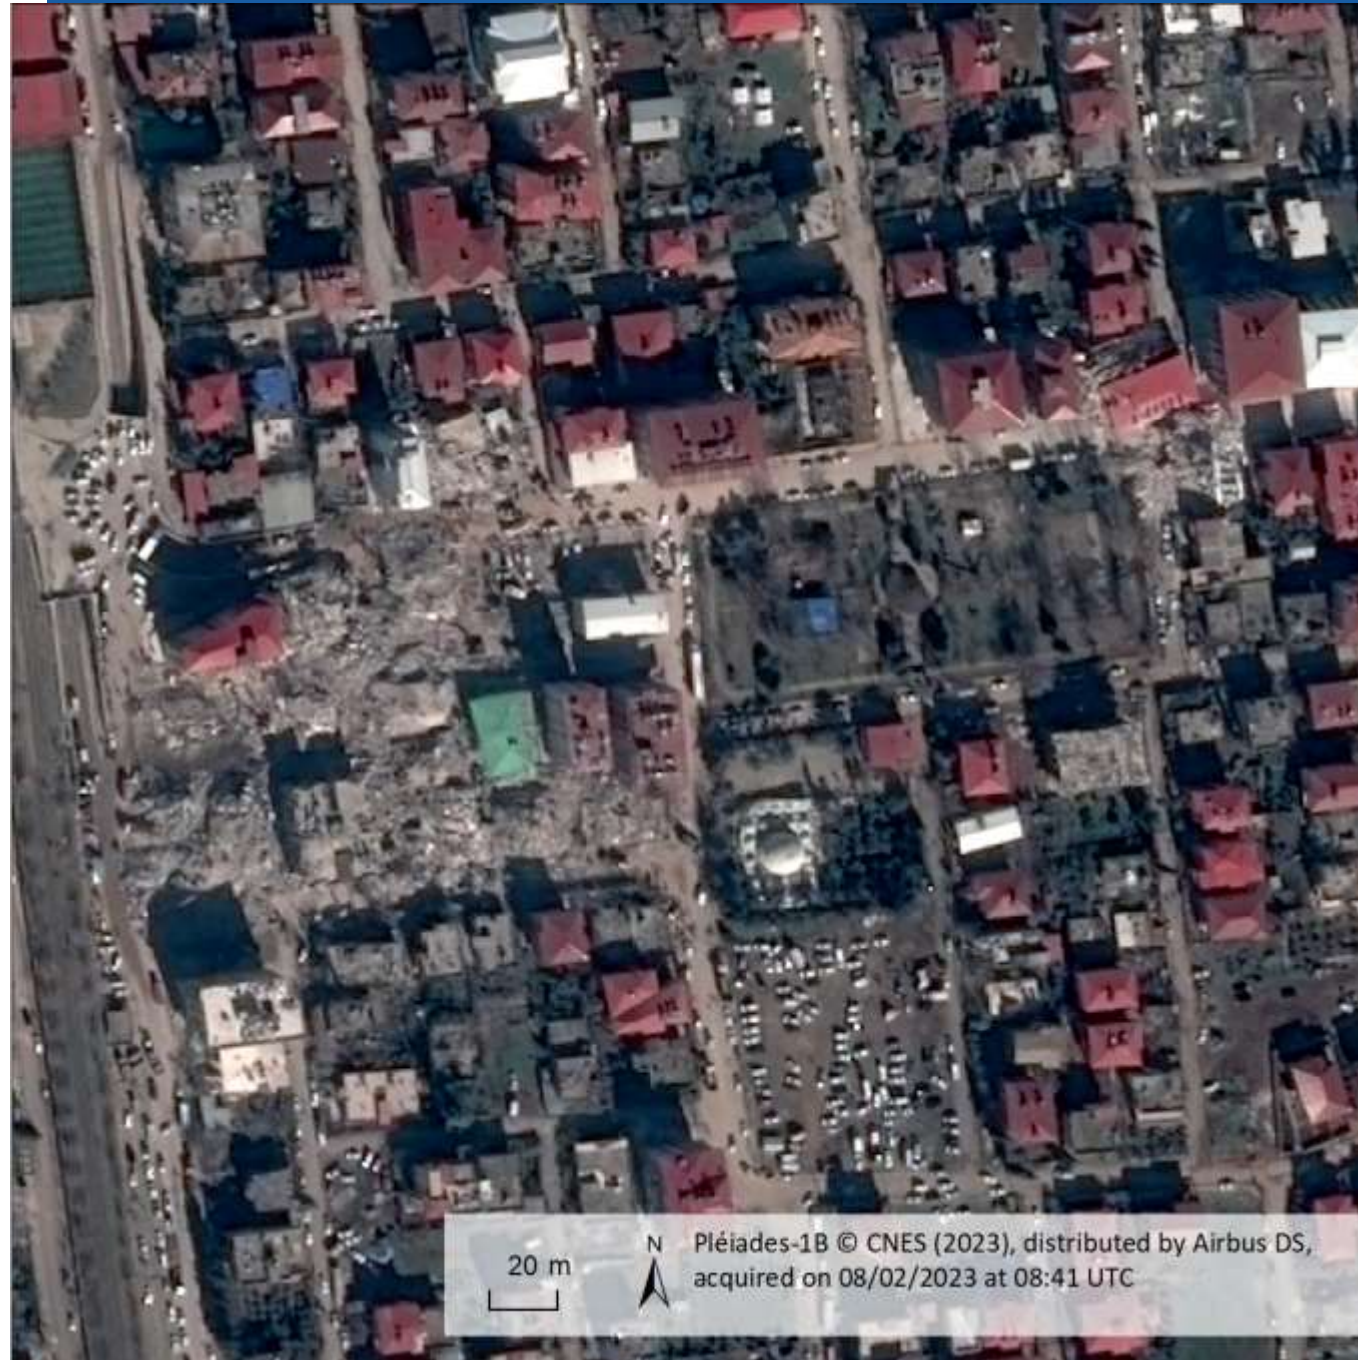

CHARTER 919

Turkiye

Earthquake

Charter 919 Turkiye Earthquake

PRE-EVENT

ESRI World Imagery
2019-2020
Islahiye
EMSR648 – AOI10

Charter 919 Turkiye Earthquake

POST-EVENT

Pléiades
08/02/2023
Islahiye
EMSR648 – AOI10

Charter 919 Turkiye Earthquake

PRE-EVENT

ESRI World Imagery
2019-2020
Antiochia
EMSR648 – AOI11

Charter 919

Turkiye

Earthquake

POST-EVENT