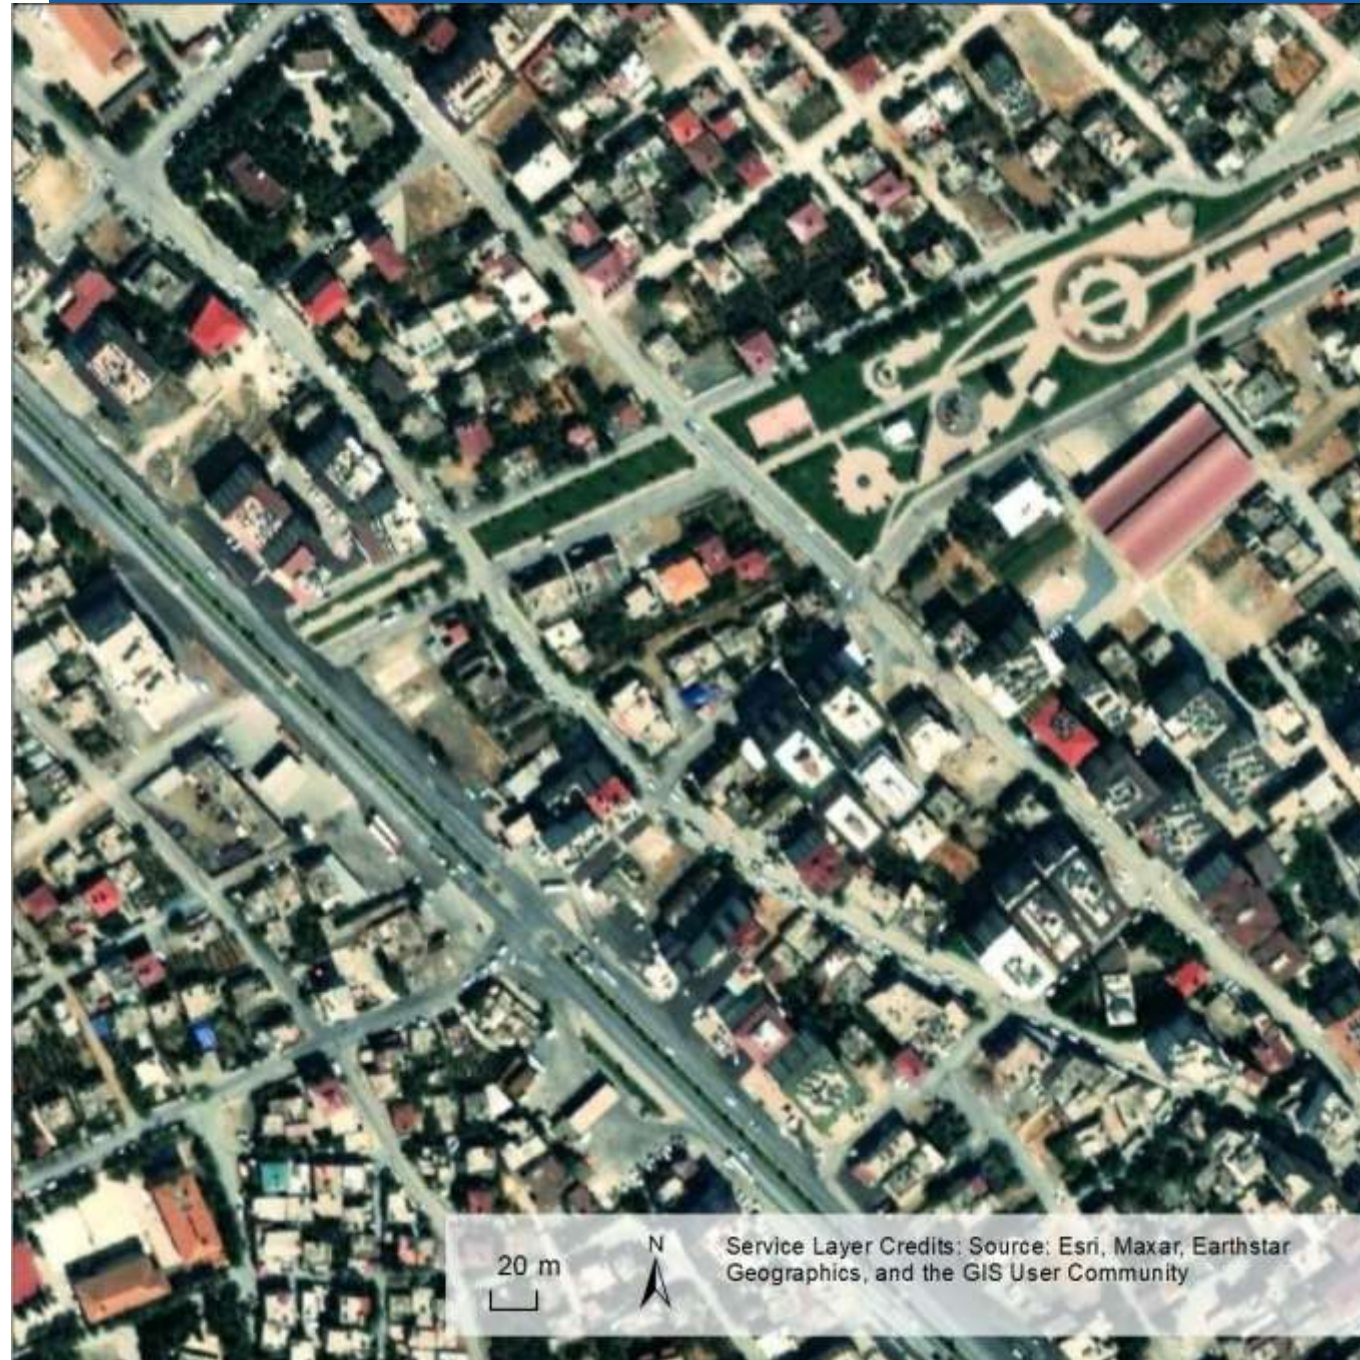

Pléiades
07/02/2023
Antiochia
EMSR648 – AOI11

Charter 919 Turkiye Earthquake

PRE-EVENT

ESRI World Imagery

2019-2020

Nurgadi

EMSR648 – AOI16

Charter 919 Turkiye Earthquake