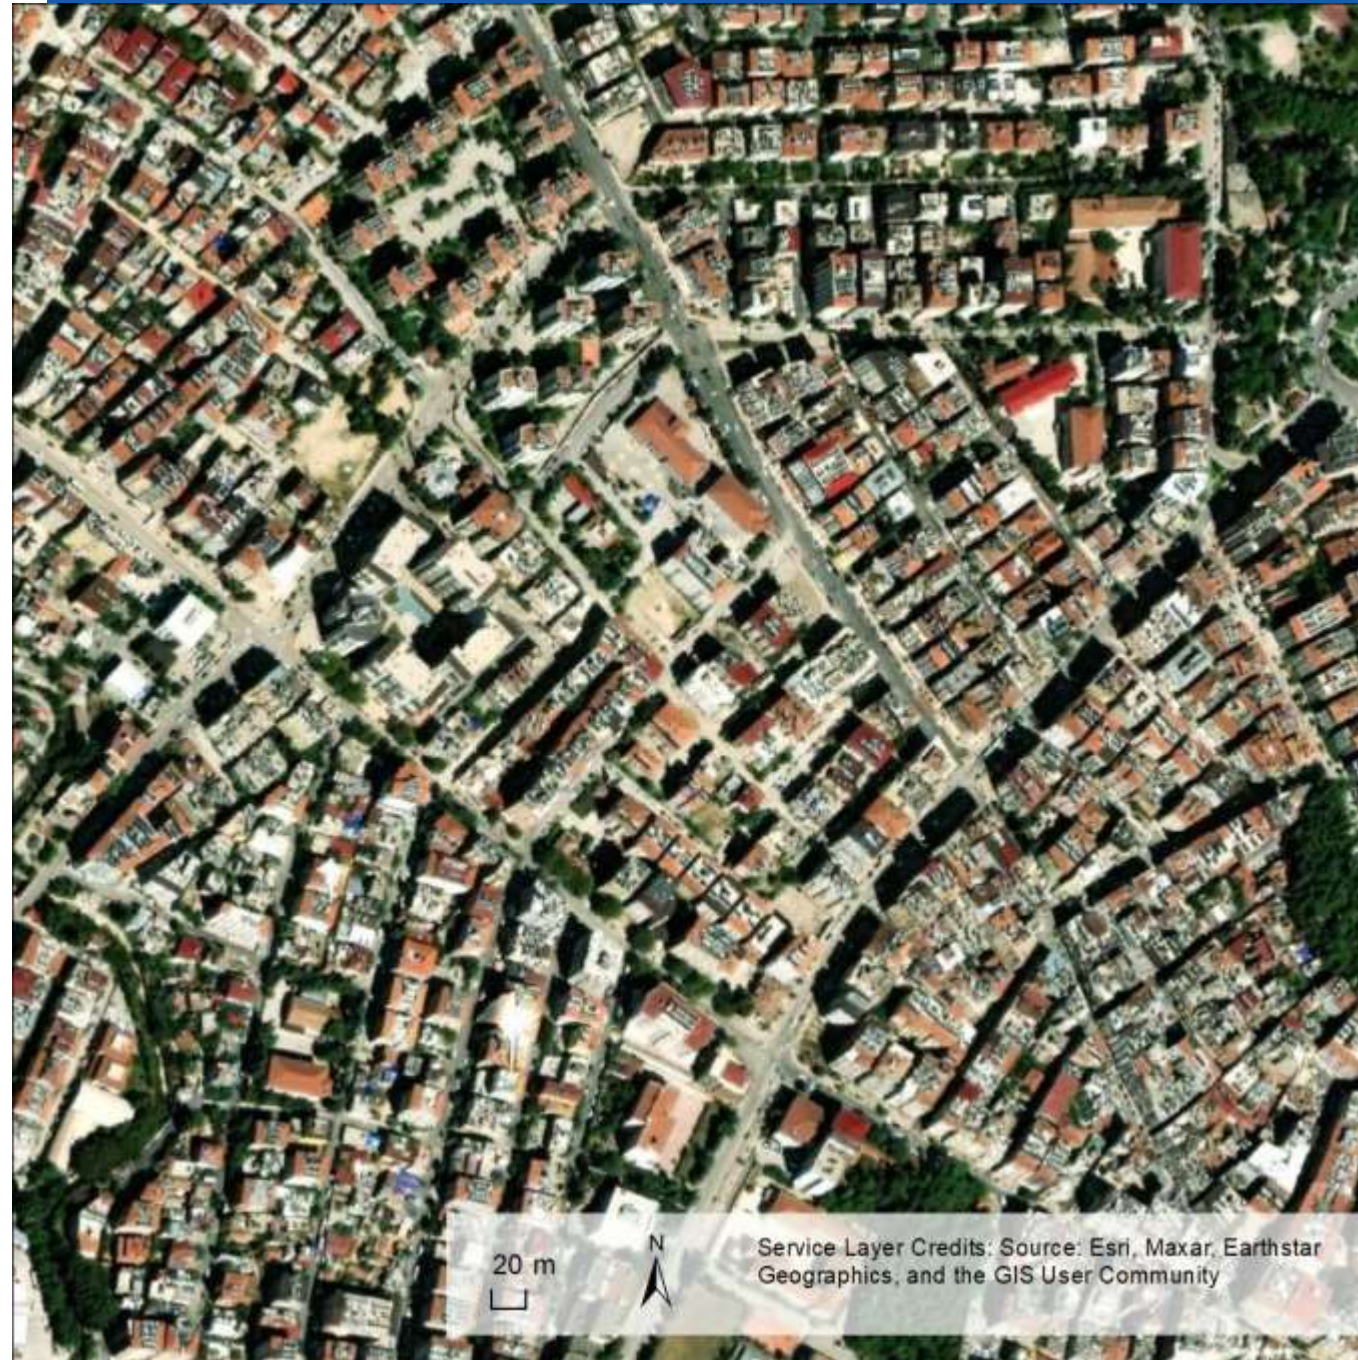

CHARTER 919

Turkiye

Earthquake

Charter 919 Turkiye Earthquake

PRE-EVENT

ESRI World Imagery
2019-2020
Islahiye
EMSR648 – AOI10

Charter 919 Turkiye Earthquake

POST-EVENT

Pléiades
08/02/2023
Islahiye
EMSR648 – AOI10

Charter 919 Turkiye Earthquake

PRE-EVENT

ESRI World Imagery
2019-2020
Antiochia
EMSR648 – AOI11

Charter 919

Turkiye

Earthquake

POST-EVENT