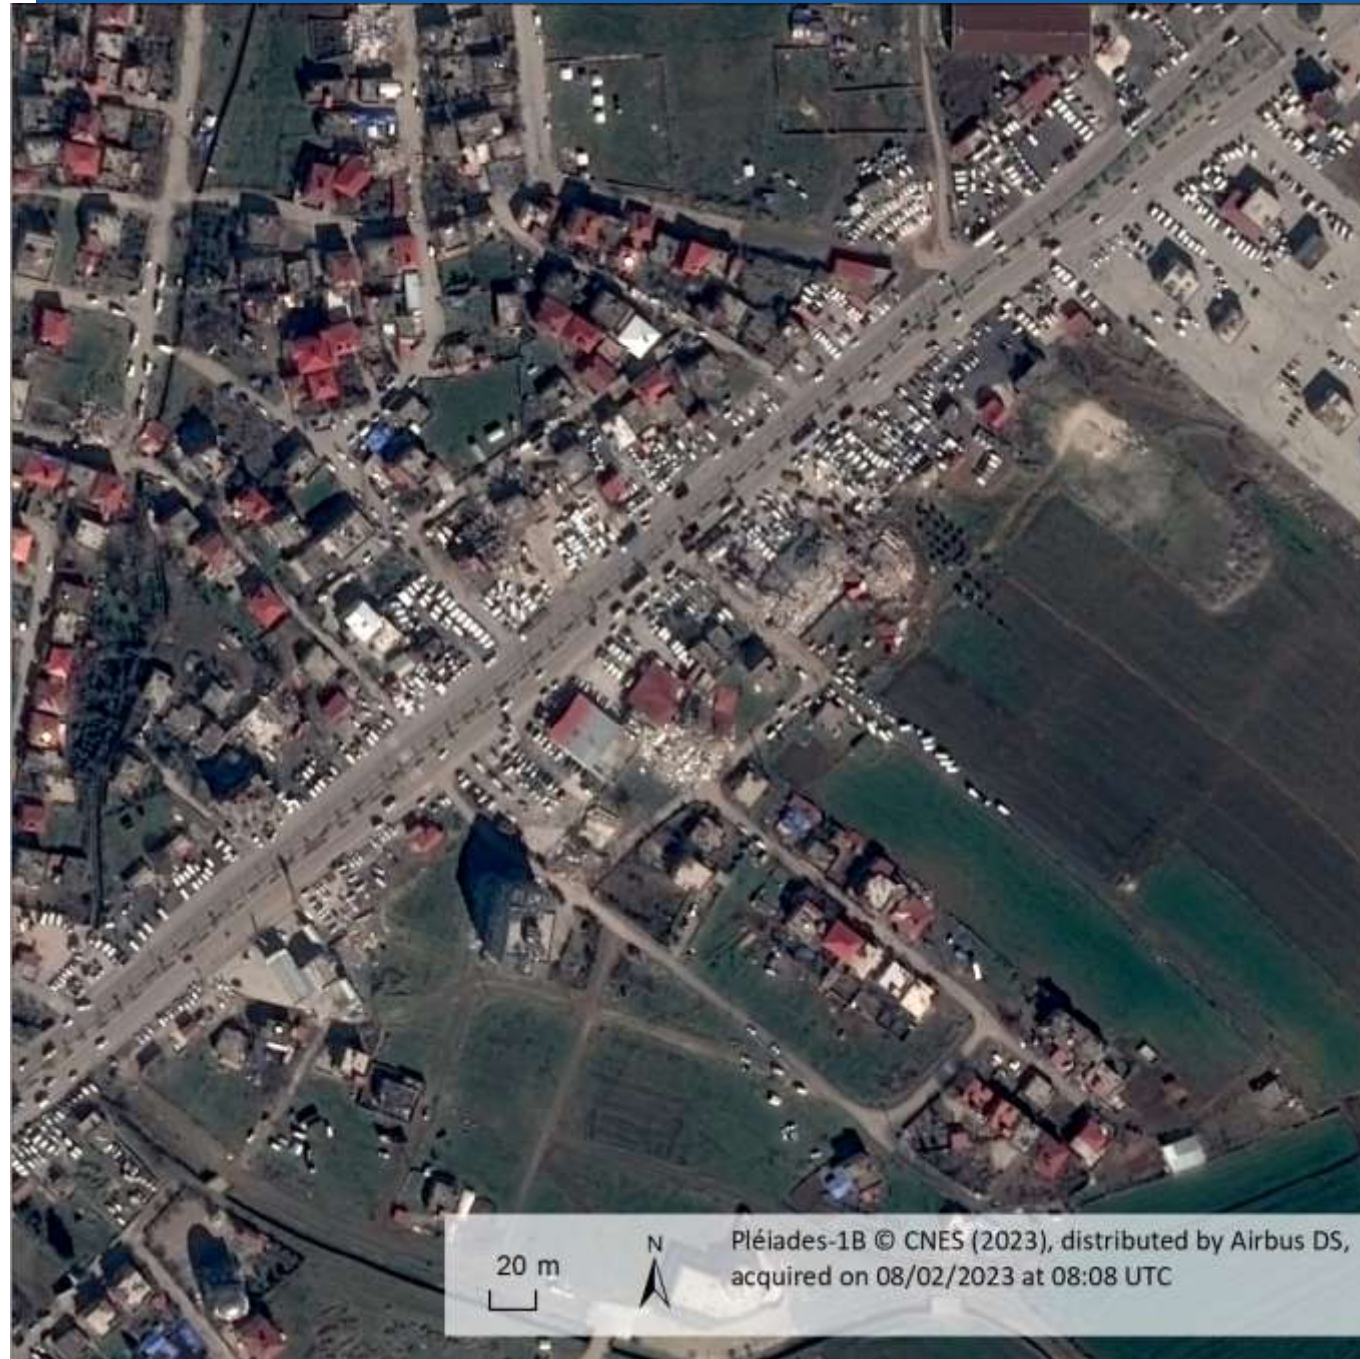

Charter 919 Turkiye Earthquake

POST-EVENT

Pléiades
08/02/2023
Nurgadi
EMSR648 – AOI16