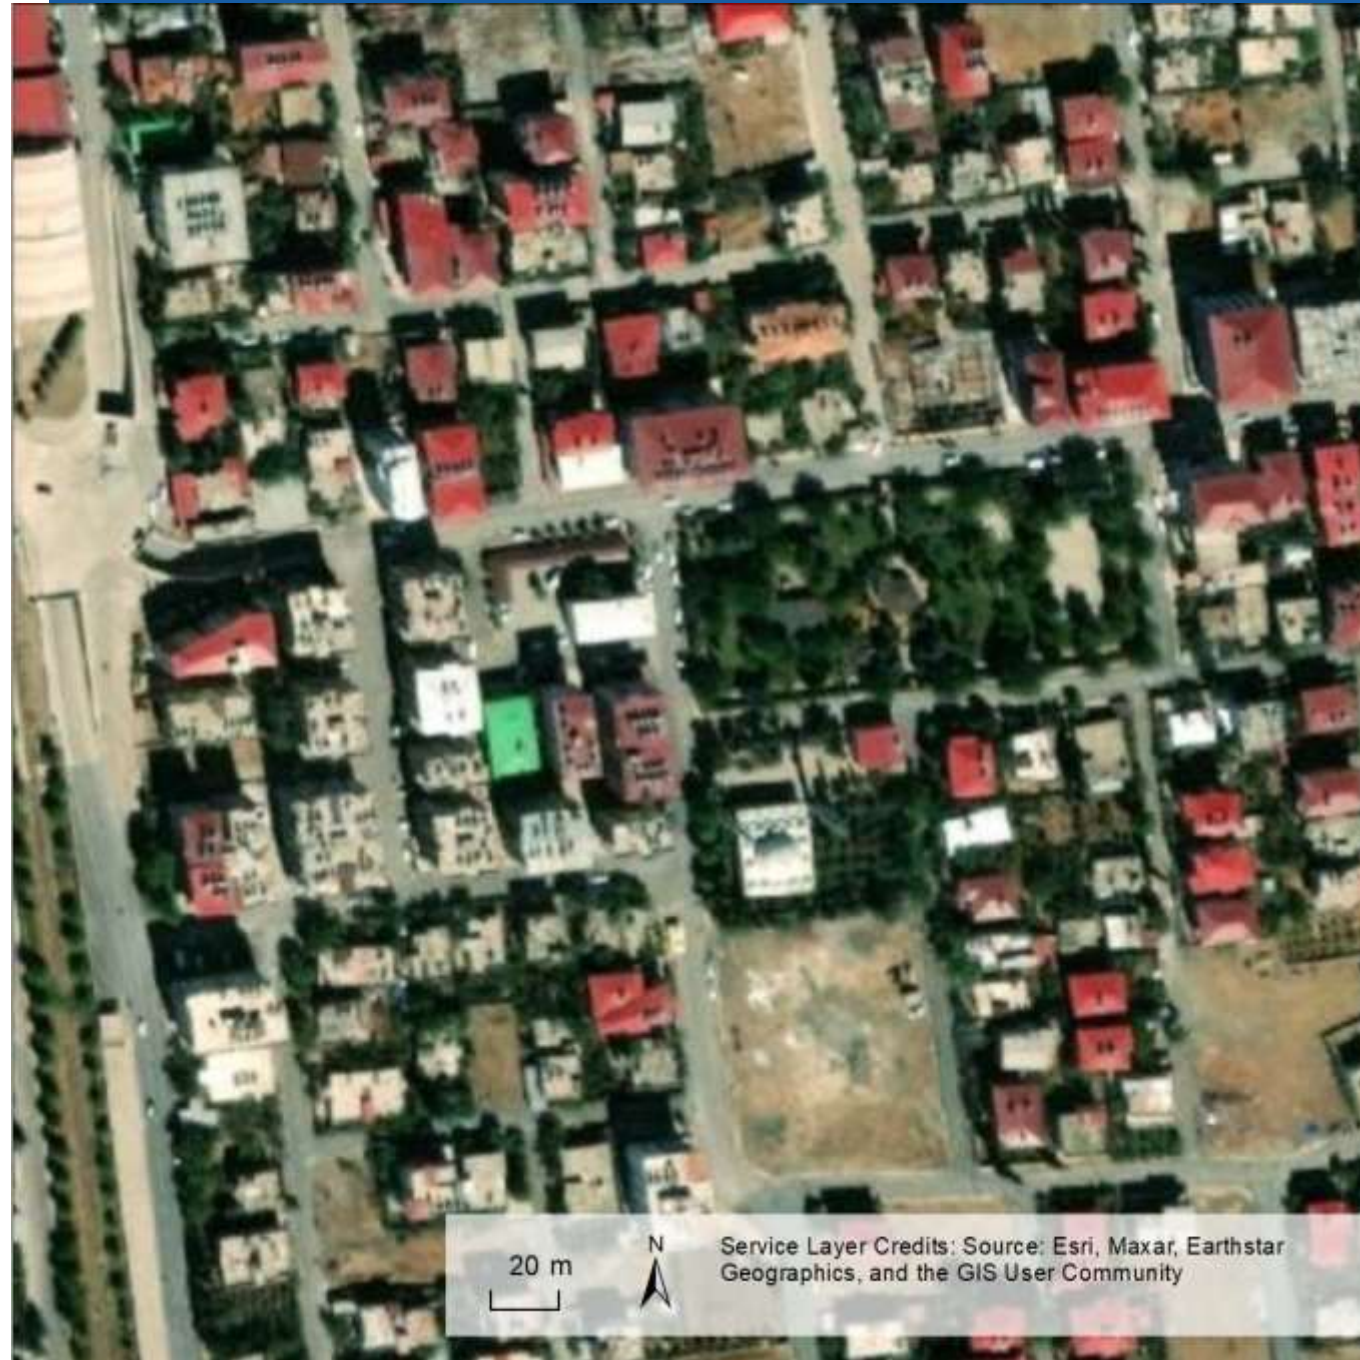

CHARTER 919

Turkiye

Earthquake

Charter 919 Turkiye Earthquake

PRE-EVENT

ESRI World Imagery
2019-2020
Islahiye
EMSR648 – AOI10

Charter 919 Turkiye Earthquake

POST-EVENT

Pléiades
08/02/2023
Islahiye
EMSR648 – AOI10

Charter 919 Turkiye Earthquake

PRE-EVENT

ESRI World Imagery
2019-2020
Antiochia
EMSR648 – AOI11

Charter 919

Turkiye

Earthquake

POST-EVENT