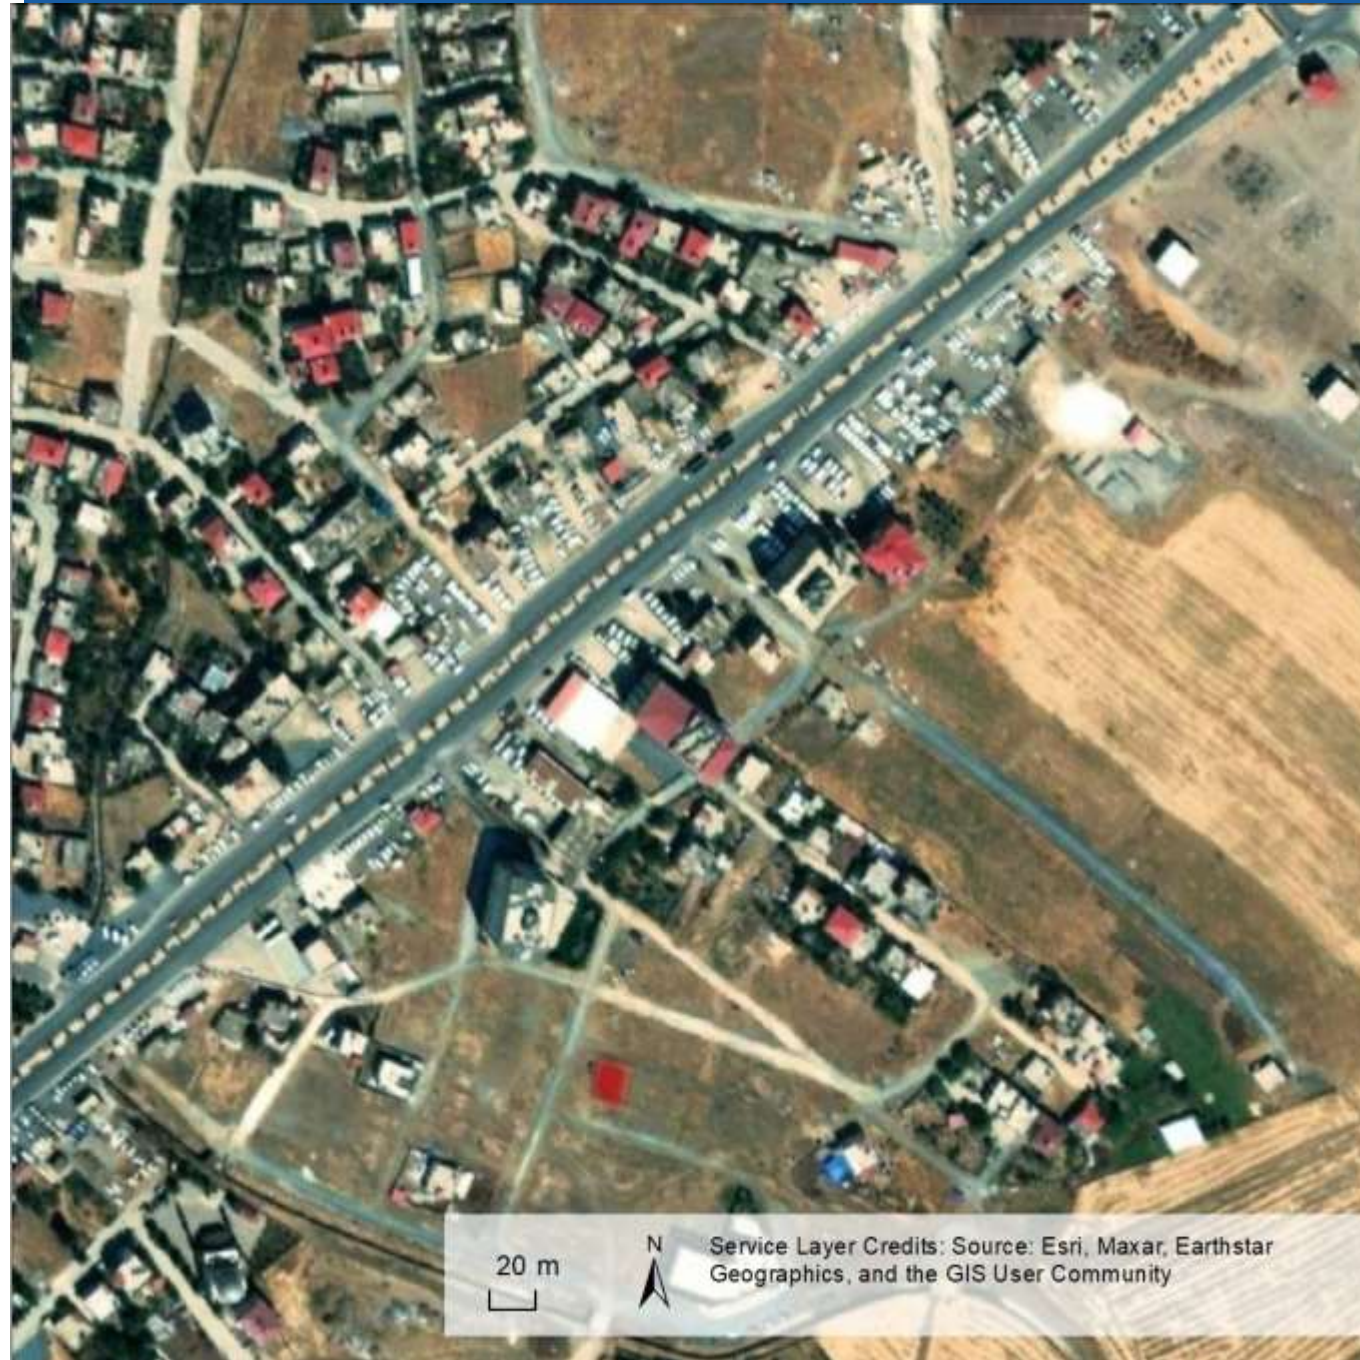

POST-EVENT

Pléiades
08/02/2023
Nurgadi
EMSR648 – AOI16

Charter 919 Turkiye Earthquake

PRE-EVENT

ESRI World Imagery
2019-2020

Nurgadi

EMSR648 – AOI16

Charter 919 Turkiye Earthquake