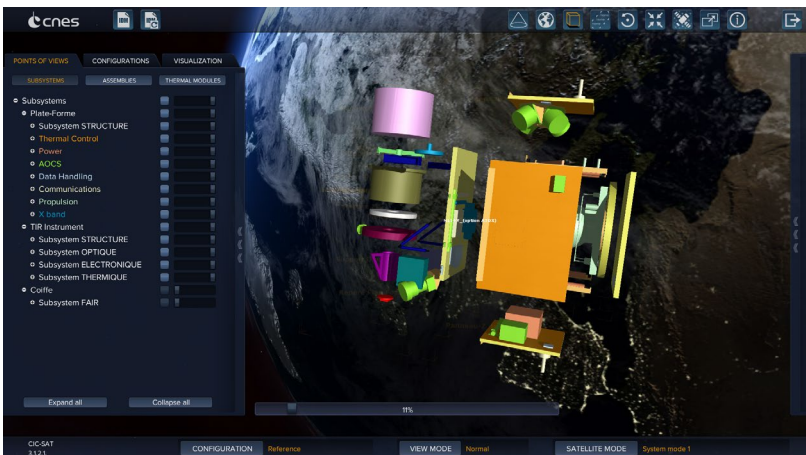

COMPETENCIES & CAPABILITIES

Real-time 3D Software development

CAD / 3D model expertise

IHM / Ergonomy

UX / UI design

AR / VR / MR (Augmented Reality, Virtual Reality, Mixed Reality)

Web based 3D