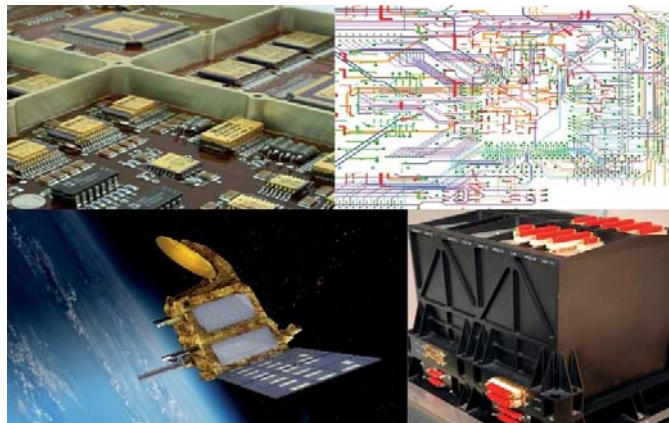

Orbital systems
Satellites
Balloons
Transversal competencies

Firmly positioned in the field of high technology, STEEL ELECTRONIQUE Company carries the bulk of its activities in the field of space electronics, where its main customers are space agencies or research centers (CNES, ONERA, CEA, CNRS...) or Prime contractors like Airbus Defense and Space and Thales Alenia Space.

STEEL ELECTRONIQUE

PRODUCTS & SERVICES

- On Board Computers for small satellites Platforms or Payloads
- Payload Data Handling (Mass Memories, CCSDS Formatting Units,
- Cyphering, Authentication)
- Instruments and Interface Control Units
- DC/DC converters
- Front-end electronics
- High Performance and Versatile Single Board Computers for
- Nanosatellites / CubeSat
- Interface boards: 1553, Space Wire, RS422, standard I/O, Wizard Link...