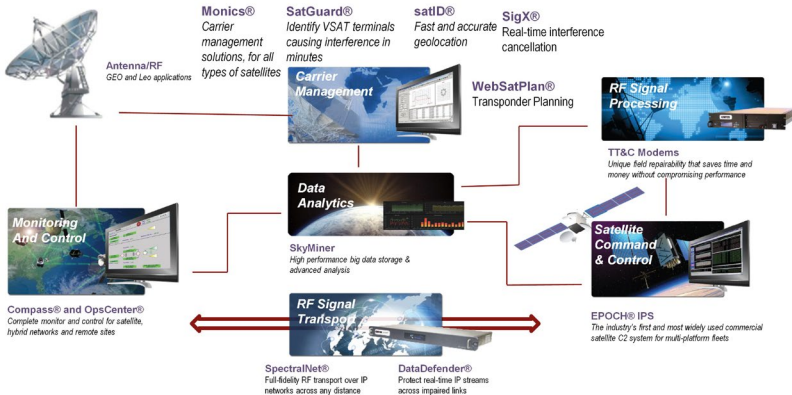

Ground segments
Transversal competencies

Kratos Communications provides Ground Solutions, using COTS products, for Satellite operators, Armed forces, Frequency Regulators, Intel Agencies and Services providers.

Our solutions includes antennas, satellite control, network management, spectrum management, Interference detection and geo-location, RF Space Situational Awareness. The solutions operate on private data centers or public Cloud.

COMPETENCIES & CAPABILITIES

Our core competencies reside in providing Commercial-Off-The-Shelf products and using them, with strong engineering capabilities, to assemble turnkey systems and to support them over the long-term.

Our strong capabilities are command and control, signal processing, Cloud, software engineering and Software-defined network architectures.

We are used to deploy our products and technologies all over the World.

End-to-End Satellite Operations Solutions